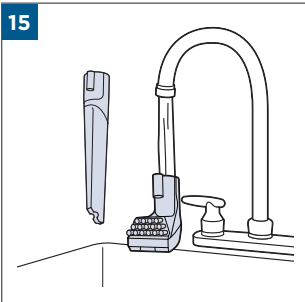

.....8

Wash & Protect Pro, Oxygen Boost

©2022 BISSELL Inc. All rights reserved.
Part Number 1633519 07/22 RevA