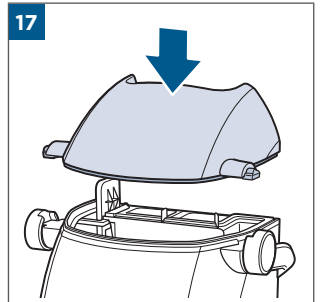

.....8

Wash & Protect Pro, Oxygen Boost

©2022 BISSELL Inc. All rights reserved.
Part Number 1633519 07/22 RevA