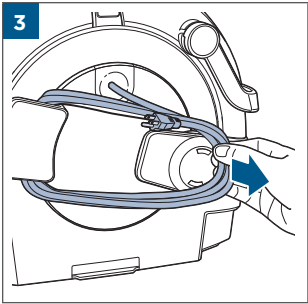

.....8

Wash & Protect Pro, Oxygen Boost

©2022 BISSELL Inc. All rights reserved.
Part Number 1633519 07/22 RevA