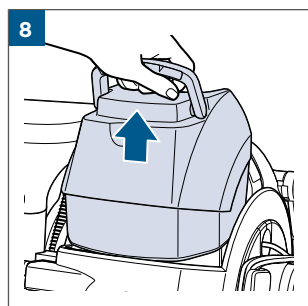

.....8

Wash & Protect Pro, Oxygen Boost

©2022 BISSELL Inc. All rights reserved.
Part Number 1633519 07/22 RevA