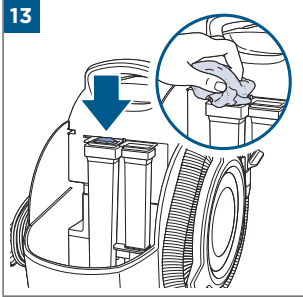

.....8

Wash & Protect Pro, Oxygen Boost

©2022 BISSELL Inc. All rights reserved.
Part Number 1633519 07/22 RevA