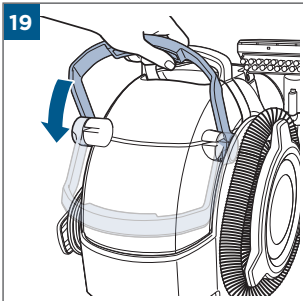

.....8

Wash & Protect Pro, Oxygen Boost

©2022 BISSELL Inc. All rights reserved.
Part Number 1633519 07/22 RevA