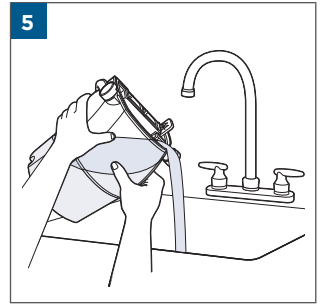

.....8

Wash & Protect Pro, Oxygen Boost

©2022 BISSELL Inc. All rights reserved.
Part Number 1633519 07/22 RevA