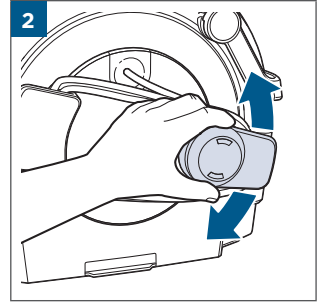

.....8

Wash & Protect Pro, Oxygen Boost

©2022 BISSELL Inc. All rights reserved.
Part Number 1633519 07/22 RevA