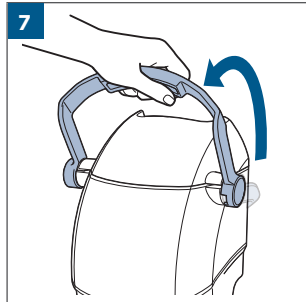

.....8

Wash & Protect Pro, Oxygen Boost

©2022 BISSELL Inc. All rights reserved.
Part Number 1633519 07/22 RevA