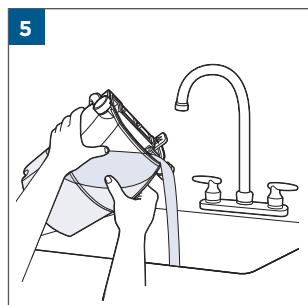

.....8

Wash & Protect Pro, Oxygen Boost

©2022 BISSELL Inc. All rights reserved.
Part Number 1633519 07/22 RevA