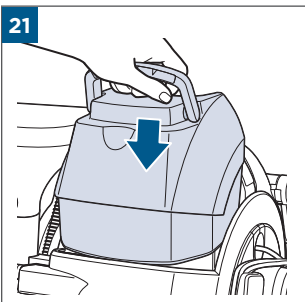

.....8

Wash & Protect Pro, Oxygen Boost

©2022 BISSELL Inc. All rights reserved.
Part Number 1633519 07/22 RevA