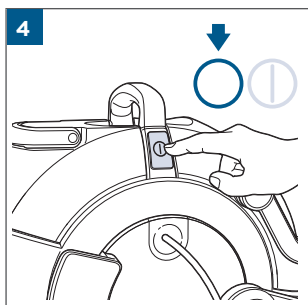

.....8

Wash & Protect Pro, Oxygen Boost

©2022 BISSELL Inc. All rights reserved.
Part Number 1633519 07/22 RevA