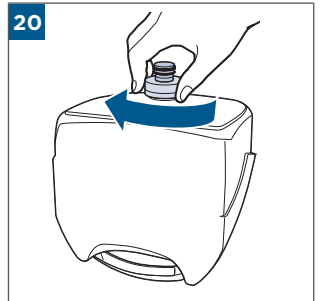

.....8

Wash & Protect Pro, Oxygen Boost

©2022 BISSELL Inc. All rights reserved.
Part Number 1633519 07/22 RevA