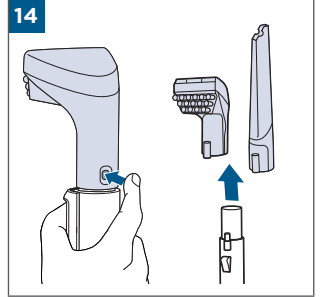

.....8

Wash & Protect Pro, Oxygen Boost

©2022 BISSELL Inc. All rights reserved.
Part Number 1633519 07/22 RevA