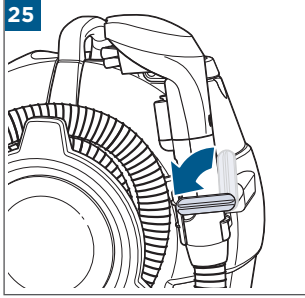

.....8

Wash & Protect Pro, Oxygen Boost

©2022 BISSELL Inc. All rights reserved.
Part Number 1633519 07/22 RevA