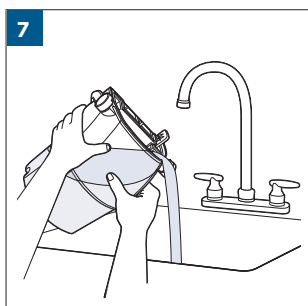

.....8

Wash & Protect Pro, Oxygen Boost

©2022 BISSELL Inc. All rights reserved.
Part Number 1633519 07/22 RevA