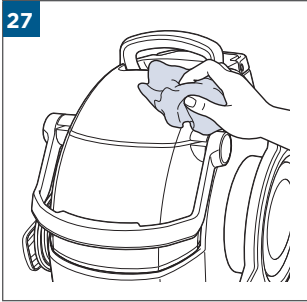

.....8

Wash & Protect Pro, Oxygen Boost

©2022 BISSELL Inc. All rights reserved.
Part Number 1633519 07/22 RevA