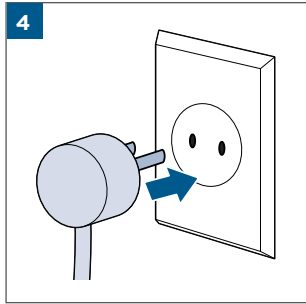

.....8

Wash & Protect Pro, Oxygen Boost

©2022 BISSELL Inc. All rights reserved.
Part Number 1633519 07/22 RevA