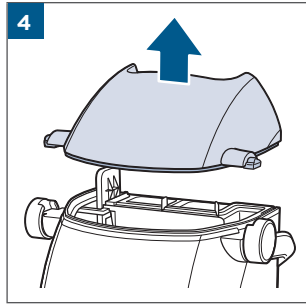

.....8

Wash & Protect Pro, Oxygen Boost

©2022 BISSELL Inc. All rights reserved.
Part Number 1633519 07/22 RevA