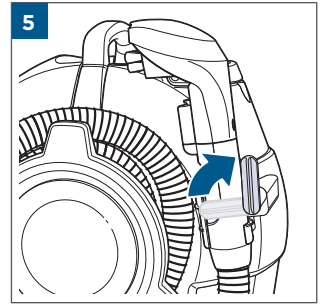

.....8

Wash & Protect Pro, Oxygen Boost

©2022 BISSELL Inc. All rights reserved.
Part Number 1633519 07/22 RevA