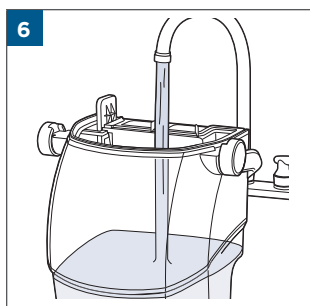

.....8

Wash & Protect Pro, Oxygen Boost

©2022 BISSELL Inc. All rights reserved.
Part Number 1633519 07/22 RevA