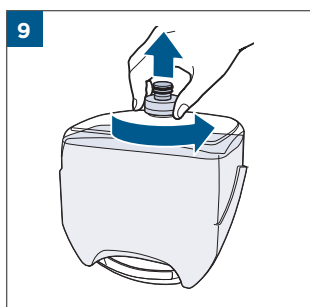

.....8

Wash & Protect Pro, Oxygen Boost

©2022 BISSELL Inc. All rights reserved.
Part Number 1633519 07/22 RevA