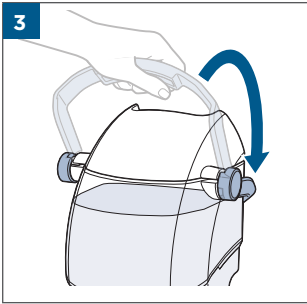

.....8

Wash & Protect Pro, Oxygen Boost

©2022 BISSELL Inc. All rights reserved.
Part Number 1633519 07/22 RevA