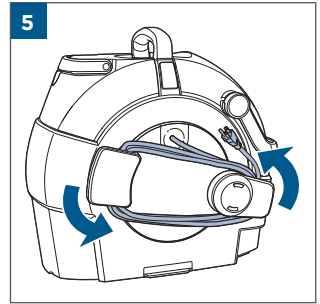

.....8

Wash & Protect Pro, Oxygen Boost

©2022 BISSELL Inc. All rights reserved.
Part Number 1633519 07/22 RevA