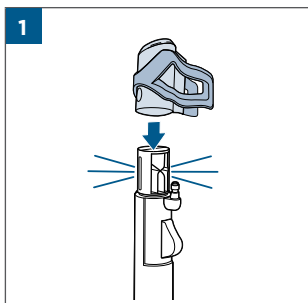

.....8

Wash & Protect Pro, Oxygen Boost

©2022 BISSELL Inc. All rights reserved.
Part Number 1633519 07/22 RevA