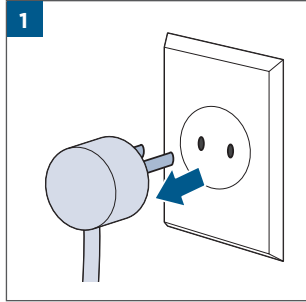

.....8

Wash & Protect Pro, Oxygen Boost

©2022 BISSELL Inc. All rights reserved.
Part Number 1633519 07/22 RevA