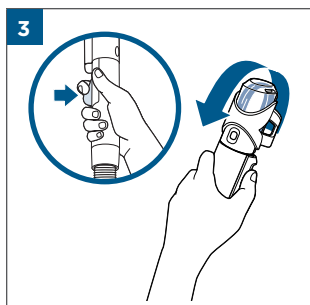

.....8

Wash & Protect Pro, Oxygen Boost

©2022 BISSELL Inc. All rights reserved.
Part Number 1633519 07/22 RevA