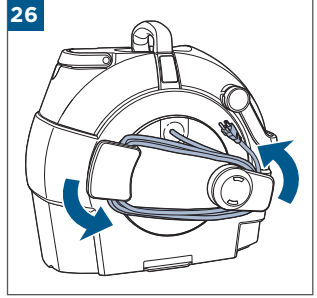

.....8

Wash & Protect Pro, Oxygen Boost

©2022 BISSELL Inc. All rights reserved.
Part Number 1633519 07/22 RevA