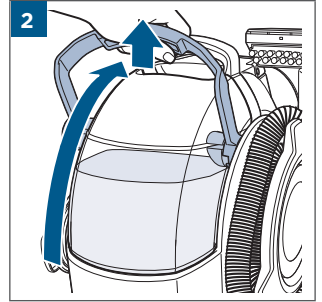

.....8

Wash & Protect Pro, Oxygen Boost

©2022 BISSELL Inc. All rights reserved.
Part Number 1633519 07/22 RevA