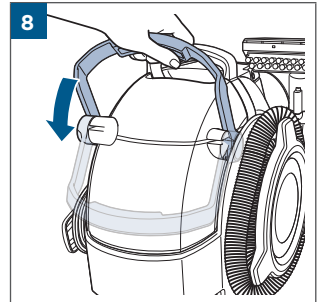

.....8

Wash & Protect Pro, Oxygen Boost

©2022 BISSELL Inc. All rights reserved.
Part Number 1633519 07/22 RevA