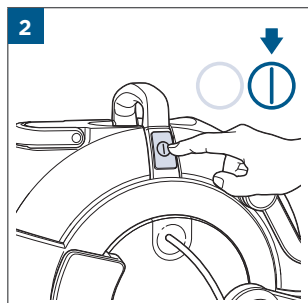

.....8

Wash & Protect Pro, Oxygen Boost

©2022 BISSELL Inc. All rights reserved.
Part Number 1633519 07/22 RevA