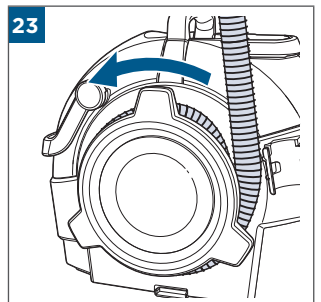

.....8

Wash & Protect Pro, Oxygen Boost

©2022 BISSELL Inc. All rights reserved.
Part Number 1633519 07/22 RevA