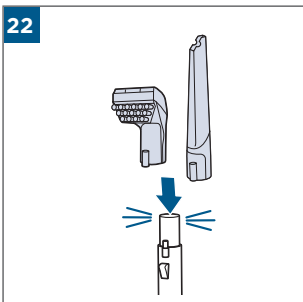

.....8

Wash & Protect Pro, Oxygen Boost

©2022 BISSELL Inc. All rights reserved.
Part Number 1633519 07/22 RevA