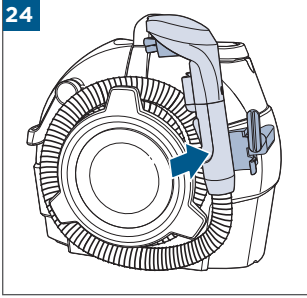

.....8

Wash & Protect Pro, Oxygen Boost

©2022 BISSELL Inc. All rights reserved.
Part Number 1633519 07/22 RevA