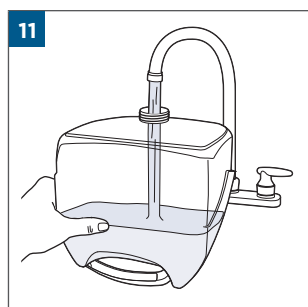

.....8

Wash & Protect Pro, Oxygen Boost

©2022 BISSELL Inc. All rights reserved.
Part Number 1633519 07/22 RevA