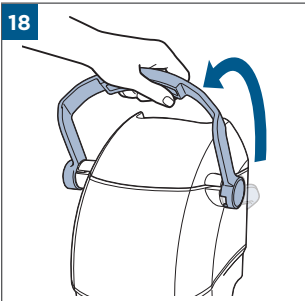

.....8

Wash & Protect Pro, Oxygen Boost

©2022 BISSELL Inc. All rights reserved.
Part Number 1633519 07/22 RevA