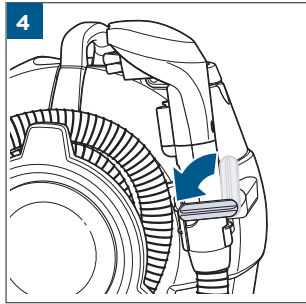

.....8

Wash & Protect Pro, Oxygen Boost

©2022 BISSELL Inc. All rights reserved.
Part Number 1633519 07/22 RevA