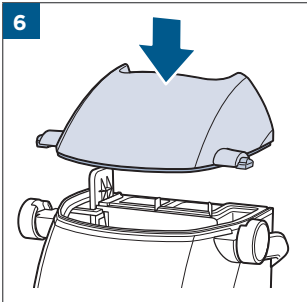

.....8

Wash & Protect Pro, Oxygen Boost

©2022 BISSELL Inc. All rights reserved.
Part Number 1633519 07/22 RevA